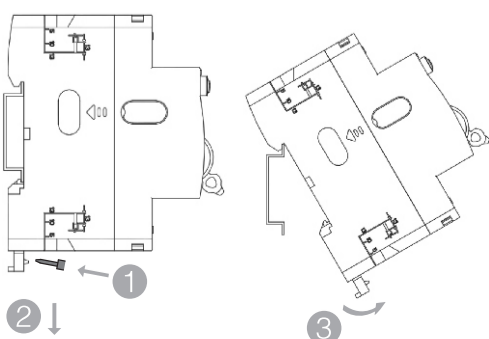

NOARK

Printed with environment-friendly paper
Copyright Noark. All Rights Reserved
Manufacturer: NOARK Electric (Shanghai) Co., Ltd.
3857 Sixian Road, Songjiang District, Shanghai
Importer: NOARK Electric Europe s.r.o. Sezemická
2757/2 | 193 00 Praha 9 | Czech Republic
www.noark-electric.eu
Z9L201710EU